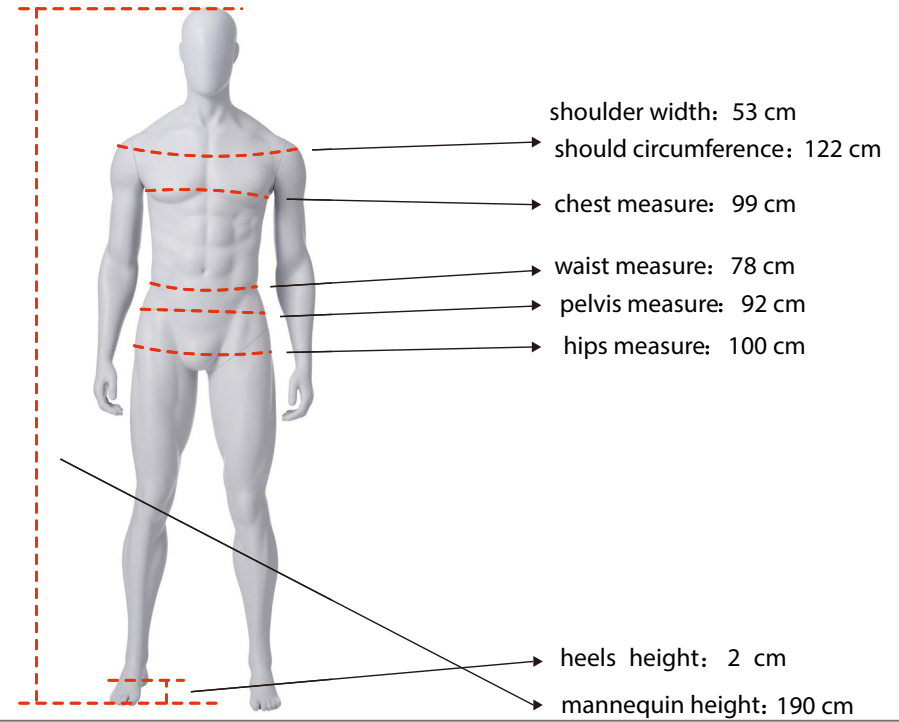

Q4

realistic feet RF
 open toes

SMB/40/E

Confection / Clothing
 M / 40 EUR Size 8 US
 shoes 44