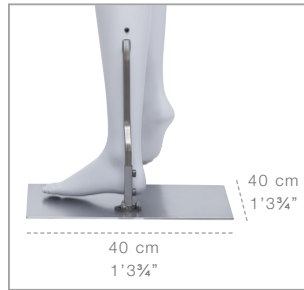

Q4

realistic feet RF
 open toes

SMB/40/E

Confection / Clothing
 M / 40 EUR Size 8 US
 shoes 44