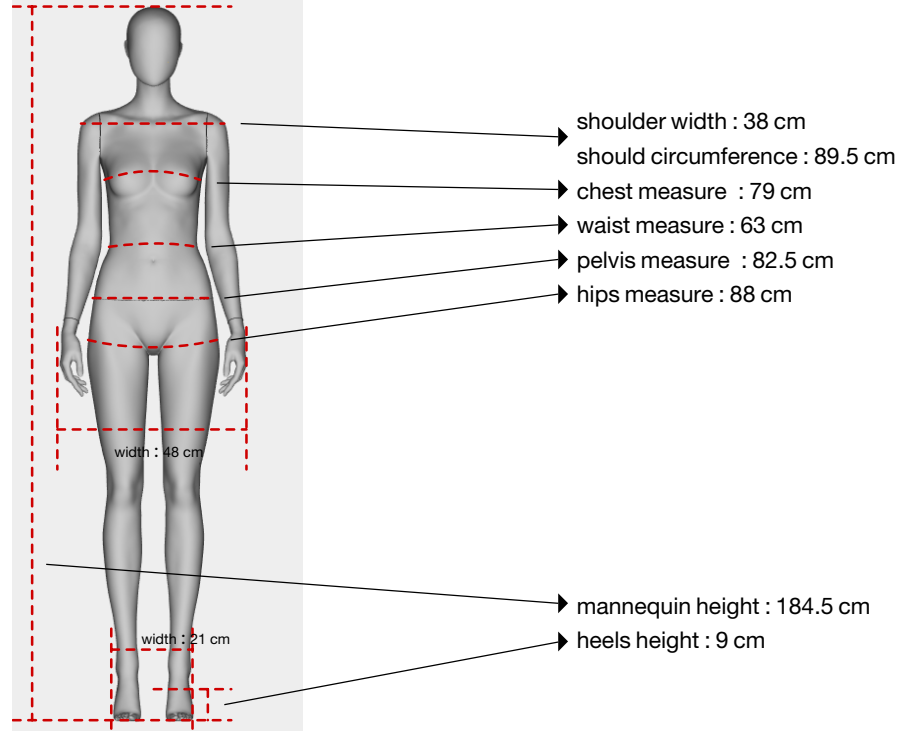

**'EzySwitch'**  
Magnetic headchanging system

magnetic curved neck

RF17 high heel  
open toes

RF18 flat feet  
open toes

For removable head options, check overview coll 160

Mensurations cm

Confection / Clothing : S / 36 EUR      Size 2-4 US  
Shoes : 37 EUR

Foot & calf fitting included.  
Buttock & back fittings optional.