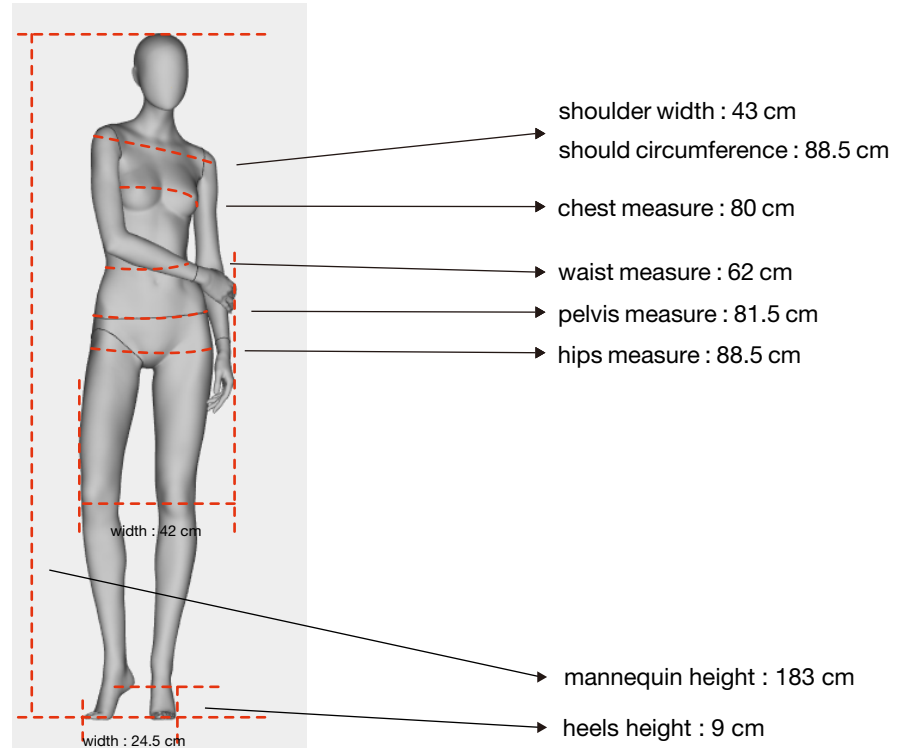

**'EzySwitch'**  
Magnetic headchanging system

magnetic curved neck

RF17 high heel  
open toes

RF18 flat feet  
open toes

For removable head options, check overview coll 160

Mensurations cm

Confection / Clothing : S / 36 EUR      Size 2-4 US  
Shoes : 37 EUR

Foot & calf fitting included.  
Buttock & back fittings optional.