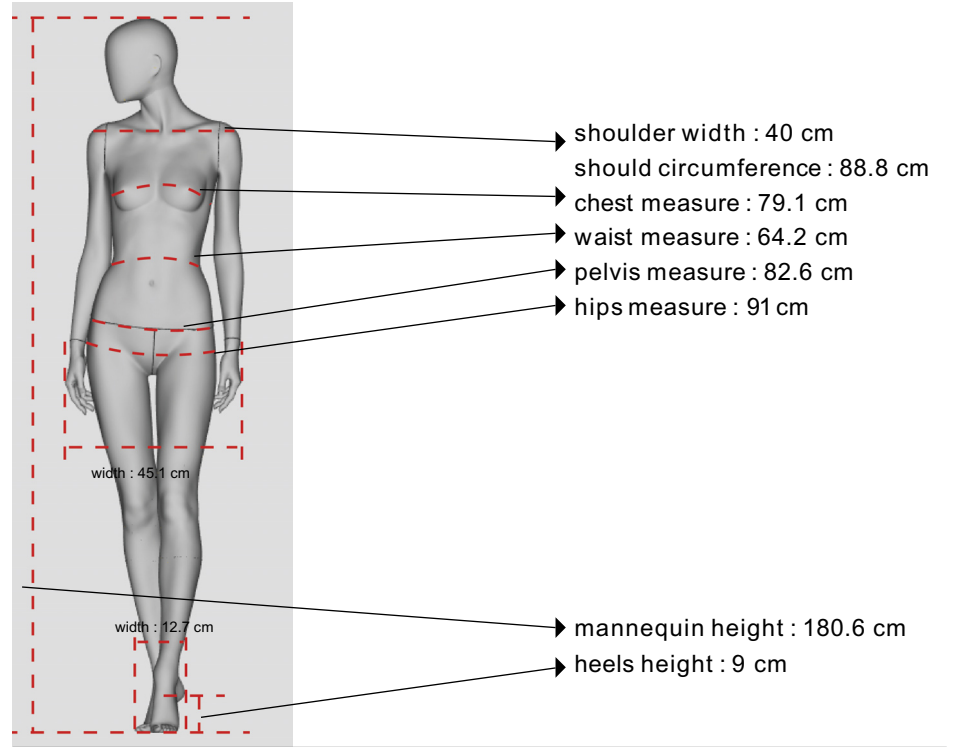

'EzySwitch'
Magnetic headchanging system

magnetic curved neck

'Ezydress'
Articulations

special leg fitting
for easy dressing

RF17 high heel
open toes

RF18 flat feet
open toes

For removable head options, check overview coll 160

Mensurations cm

Confection / Clothing : S / 36 EUR Size 2-4 US
Shoes : 37 EUR

Foot & calf fitting included.
Buttock & back fittings optional.