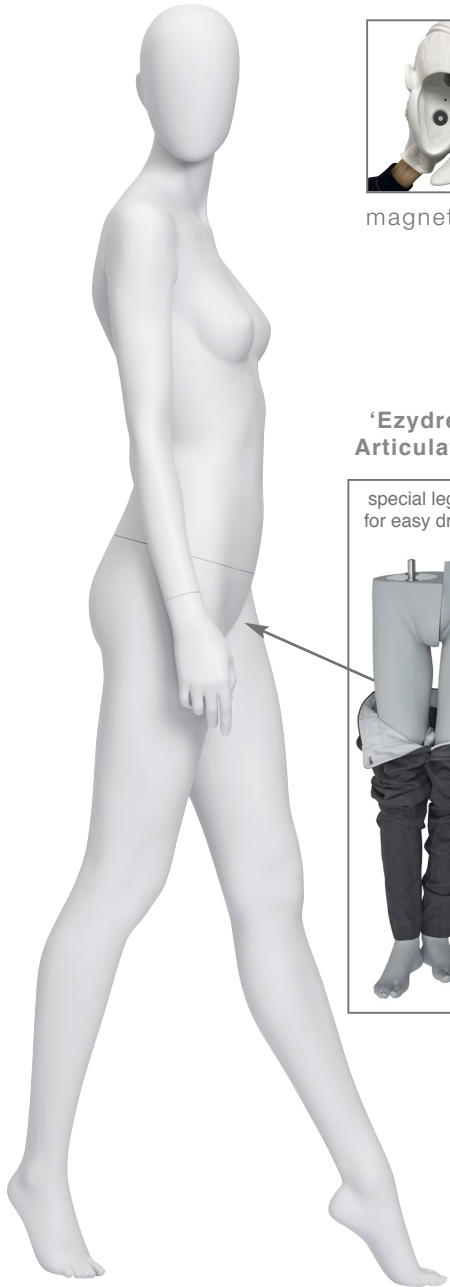

'EzySwitch'
Magnetic headchanging system

magnetic curved neck

'Ezydress'
Articulations

special leg fitting
for easy dressing

RF17 high heel
open toes

RF18 flat feet
open toes

For removable head options, check overview coll 160

Mensurations cm

Confection / Clothing : S / 36 EUR Size 2-4 US
Shoes : 37 EUR

Foot & calf fitting included.
Buttock & back fittings optional.