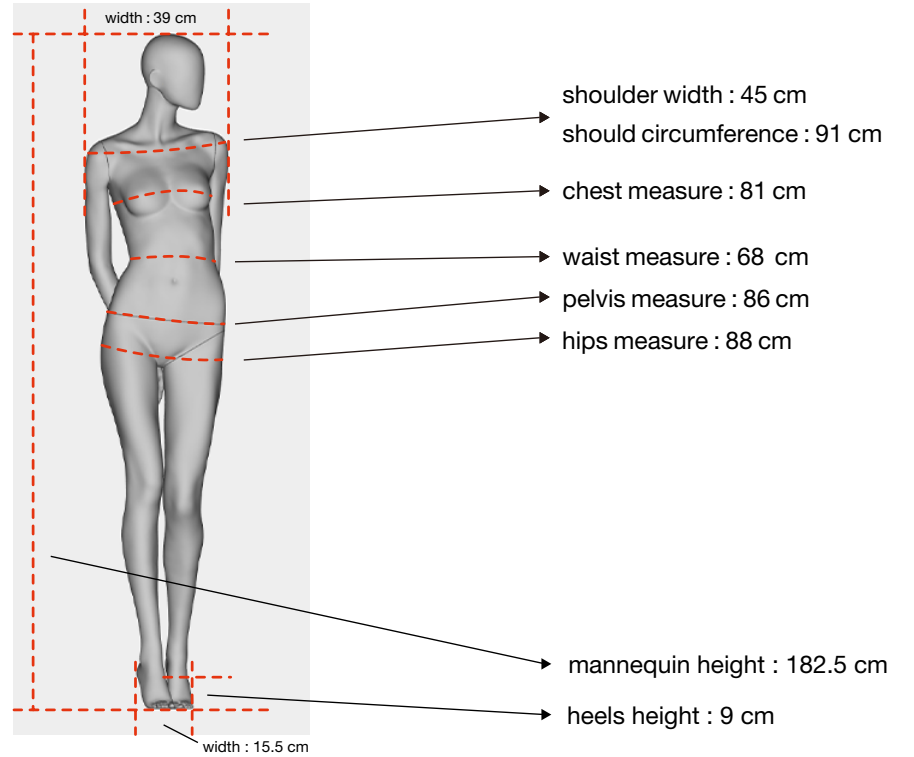

**'EzySwitch'**  
Magnetic headchanging system

magnetic curved neck

RF17 high heel  
open toes

RF18 flat feet  
open toes

For removable head options, check overview coll 160

Mensurations cm

Confection / Clothing : S / 36 EUR  
Shoes : 37 EUR

Size 2-4 US

Foot & calf fitting included.  
Buttock & back fittings optional.