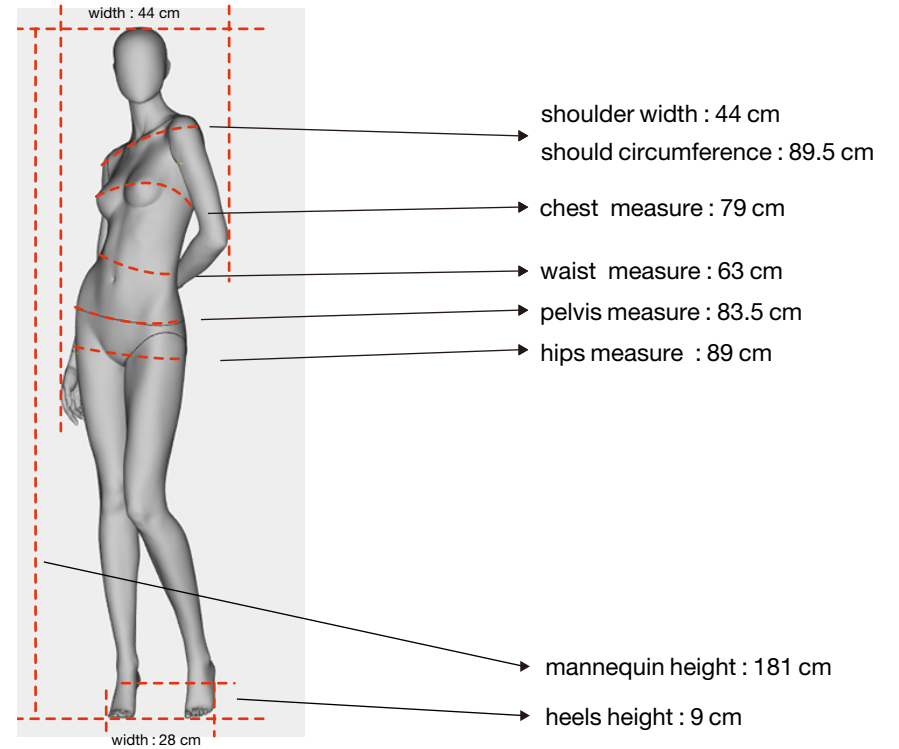

'EzySwitch'
Magnetic headchanging system

magnetic curved neck

RF17 high heel
open toes

RF18 flat feet
open toes

For removable head options, check overview coll 160

Mensurations cm

Confection / Clothing : S / 36 EUR Size 2-4 US
Shoes : 37 EUR

Foot & calf fitting included.
Buttock & back fittings optional.