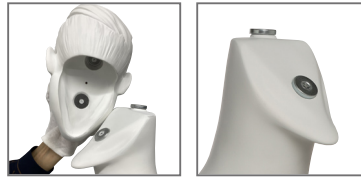

'EzySwitch'
Magnetic headchanging system

magnetic curved neck

RF17 high heel
open toes

RF18 flat feet
open toes

For removable head options, check overview coll 160

Mensurations cm

Confection / Clothing : S / 36 EUR Size 2-4 US
Shoes : 37 EUR

Foot & calf fitting included.
Buttock & back fittings optional.