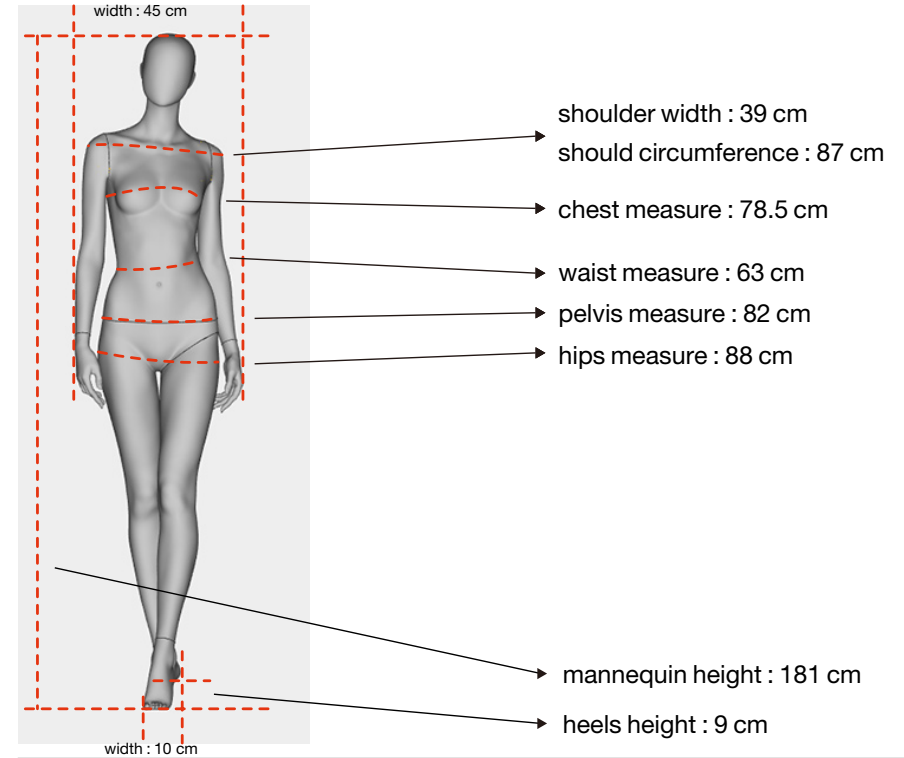

'EzySwitch'
Magnetic headchanging system

magnetic curved neck

'Ezydress'
Articulations

special leg fitting
for easy dressing

RF17 high heel
open toes

RF18 flat feet
open toes

Mensurations cm

Confection / Clothing : S / 36 EUR
Shoes : 37 EUR

Size 2-4 US

Foot & calf fitting included.
Buttock & back fittings optional.