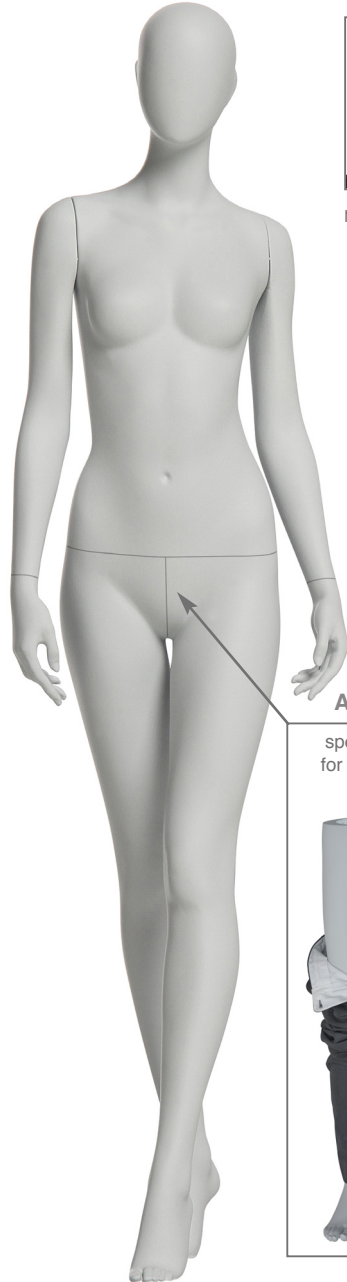

'EzySwitch'
Magnetic headchanging system

magnetic curved neck

'Ezydress'
Articulations

special leg fitting
for easy dressing

RF17 high heel
open toes

RF18 flat feet
open toes

Mensurations cm

Confection / Clothing : S / 36 EUR
Shoes : 37 EUR

Size 2-4 US

Foot & calf fitting included.
Buttock & back fittings optional.