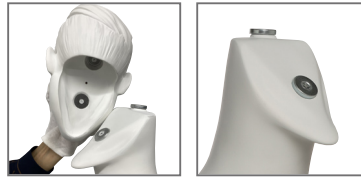

'EzySwitch'
Magnetic headchanging system

magnetic curved neck

'Ezydress'
Articulations

special leg fitting
for easy dressing

RF17 high heel
open toes

RF18 flat feet
open toes

Mensurations cm

Confection / Clothing : S / 36 EUR
Shoes : 37 EUR

Size 2-4 US

Foot & calf fitting included.
Buttock & back fittings optional.