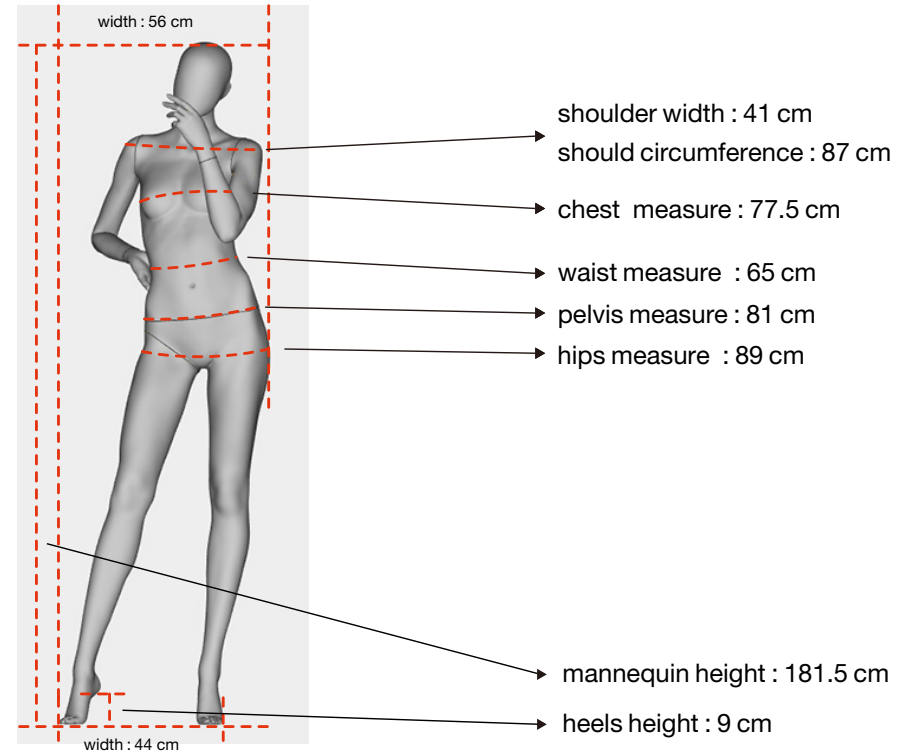

phone in 3D print
(optional)

'EzySwitch'
Magnetic headchanging system

magnetic curved neck

RF17 high heel
open toes

RF18 flat feet
open toes

For removable head options, check overview coll 160

Mensurations cm

Confection / Clothing : S / 36 EUR Size 2-4 US
Shoes : 37 EUR

Foot & calf fitting included.
Buttock & back fittings optional.
Right leg with spring fitting for easy dressing.