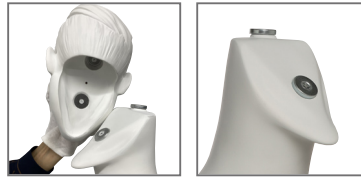

phone in 3D print
(optional)

'EzySwitch'
Magnetic headchanging system

magnetic curved neck

RF17 high heel
open toes

RF18 flat feet
open toes

For removable head options, check overview coll 160

Mensurations cm

Confection / Clothing : S / 36 EUR Size 2-4 US
Shoes : 37 EUR

Foot & calf fitting included.
Buttock & back fittings optional.
Right leg with spring fitting for easy dressing.