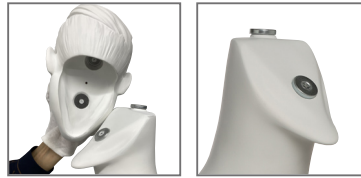

'EzySwitch'
 Magnetic headchanging system

magnetic curved neck

'Ezydress'
 Articulations
 special leg fitting
 for easy dressing

RF17 high heel
 open toes

RF18 flat feet
 open toes

Mensurations cm

- shoulder width : 38.4 cm
- should circumference : 87.3 cm
- chest measure : 79.6 cm
- waist measure : 64.3 cm
- pelvis measure : 81.2 cm
- hips measure : 88.2 cm

width : 49.7 cm

Width : 51.5 cm

- mannequin height : 181.1cm
- heels height : 9cm

Confection / Clothing : S / 36 EUR Size 2-4 US
 Shoes : 37 EUR

Foot & calf fitting included.
 Buttock & back fittings optional.