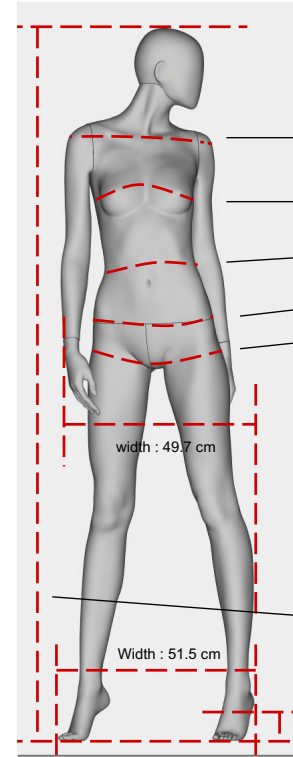

'EzySwitch'
 Magnetic headchanging system

magnetic curved neck

'Ezydress'
 Articulations
 special leg fitting
 for easy dressing

RF17 high heel
 open toes

RF18 flat feet
 open toes

Mensurations cm

- shoulder width : 38.4 cm
- should circumference : 87.3 cm
- chest measure : 79.6 cm
- waist measure : 64.3 cm
- pelvis measure : 81.2 cm
- hips measure : 88.2 cm

width : 49.7 cm

Width : 51.5 cm

- mannequin height : 181.1cm
- heels height : 9cm

Confection / Clothing : S / 36 EUR Size 2-4 US
 Shoes : 37 EUR

Foot & calf fitting included.
 Buttock & back fittings optional.