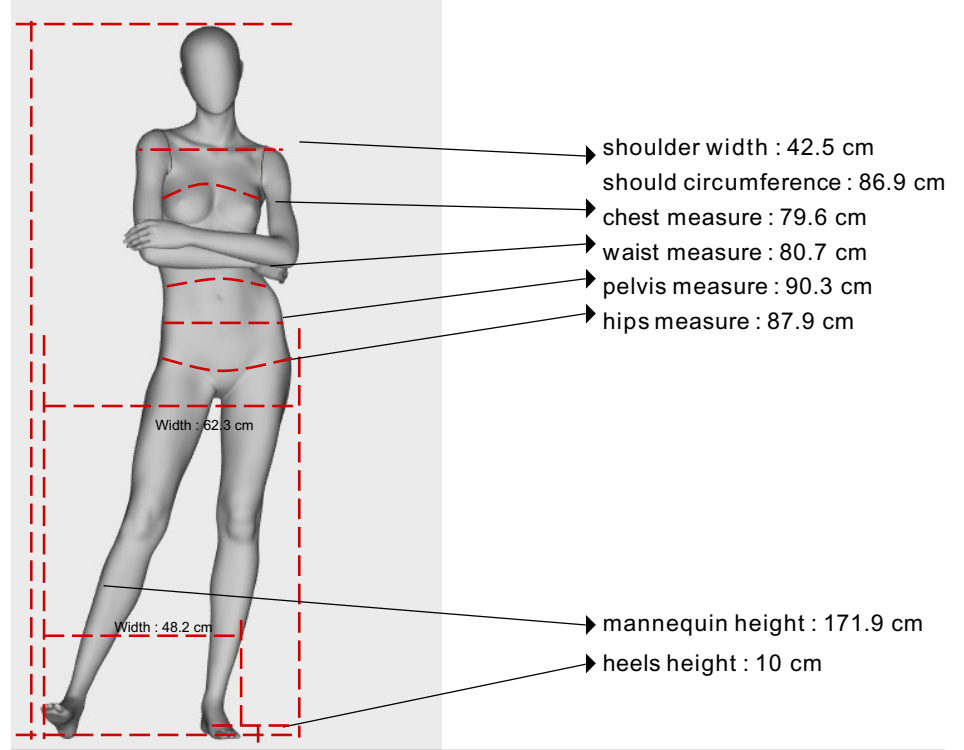

**'EzySwitch'**  
Magnetic headchanging system

magnetic curved neck

RF17 high heel  
open toes

RF18 flat feet  
open toes

For removable head options, check overview coll 160

Mensurations cm

Confection / Clothing : S / 36 EUR  
Shoes : 37 EUR

Size 2-4 US

Foot & calf fitting included.  
Buttock & back fittings optional.