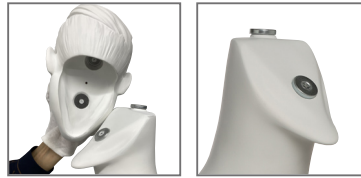

**'EzySwitch'**  
Magnetic headchanging system

magnetic curved neck

**'Ezydress'**  
Articulations  
special leg fitting

RF18 flat feet  
high heels  
version not  
available  
open toes

For removable head options, check overview coll 160