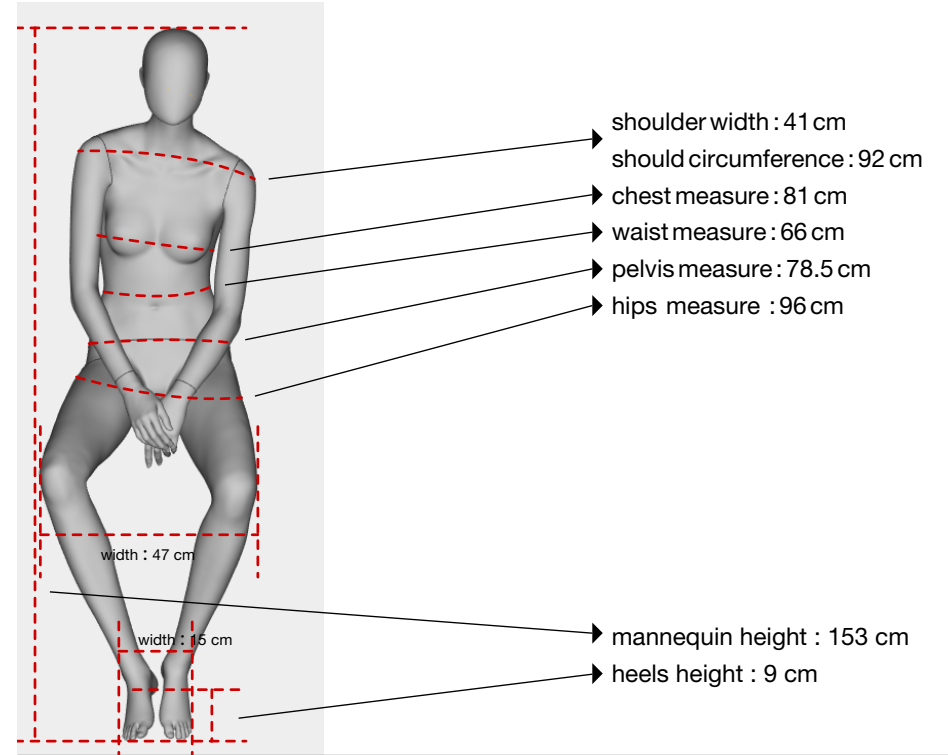

**'EzySwitch'**  
Magnetic headchanging system

magnetic curved neck

**'Ezydress'**  
Articulations  
special leg fitting

RF18 flat feet  
high heels  
version not  
available  
open toes

For removable head options, check overview coll 160

Mensurations cm

Confection / Clothing : S / 36 EUR

Size 2-4 US

Shoes : 37 EUR