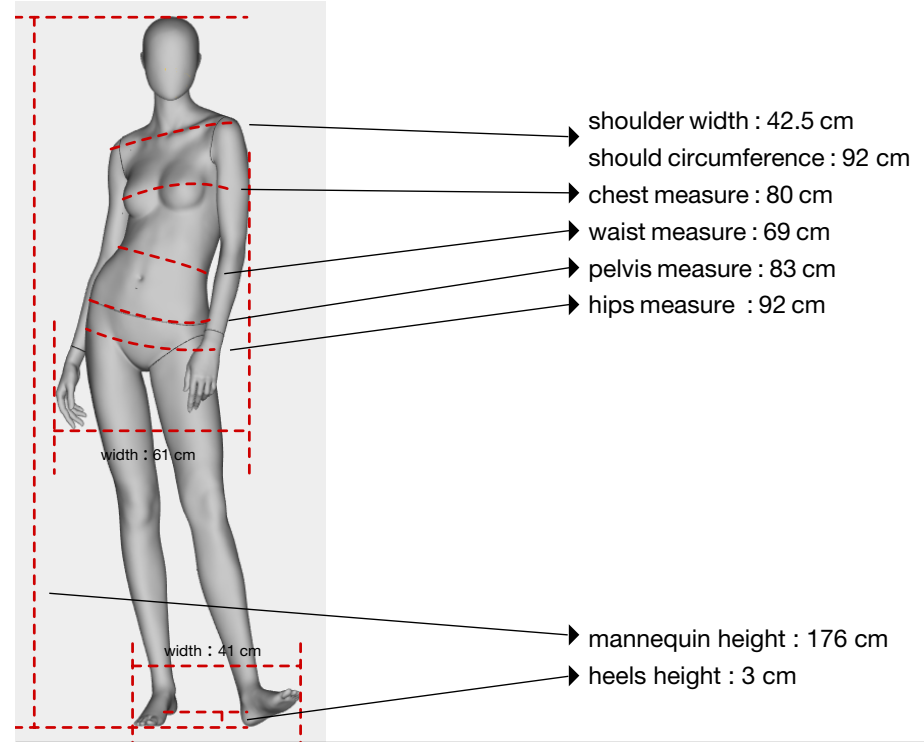

'EzySwitch'
Magnetic headchanging system

magnetic curved neck

RF18 flat feet
high heels
version not
available
open toes

For removable head options, check overview coll 160

Mensurations cm

Confection / Clothing : S / 36 EUR
Shoes : 37 EUR

Size 2-4 US

Foot & calf fitting included.
Buttock & back fittings optional.
Left leg with spring fitting for easy dressing.