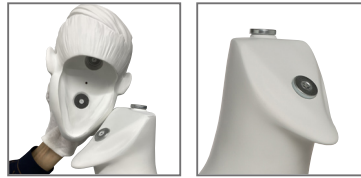

'EzySwitch'
Magnetic headchanging system

magnetic curved neck

RF18 flat feet
high heels
version not
available
open toes

For removable head options, check overview coll 160

Mensurations cm

Confection / Clothing : S / 36 EUR
Shoes : 37 EUR

Size 2-4 US

Foot & calf fitting included.
Buttock & back fittings optional.
Left leg with spring fitting for easy dressing.