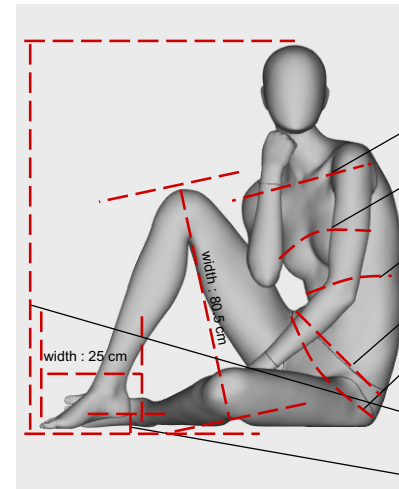

'EzySwitch'
 Magnetic headchanging system

magnetic curved neck

RF18 flat feet
 open toes

For removable head options, check overview coll 160

Mensurations cm

- shoulder width : 44.2 cm
- should circumference : 91 cm
- chest measure : 83.5 cm
- waist measure : 68 cm
- pelvis measure : 80 cm
- hips measure : 96 cm
- mannequin height : 80.5 cm
- heels height : 2.5 cm

Confection / Clothing : S / 36 EUR Size 2-4 US
 Shoes : 37 EUR