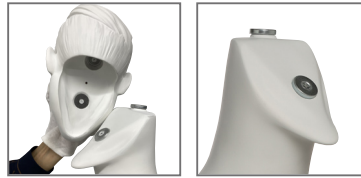

'EzySwitch'
 Magnetic headchanging system

magnetic curved neck

RF18 flat feet
 open toes

For removable head options, check overview coll 160

Mensurations cm

- shoulder width : 44.2 cm
- should circumference : 91 cm
- chest measure : 83.5 cm
- waist measure : 68 cm
- pelvis measure : 80 cm
- hips measure : 96 cm
- mannequin height : 80.5 cm
- heels height : 2.5 cm