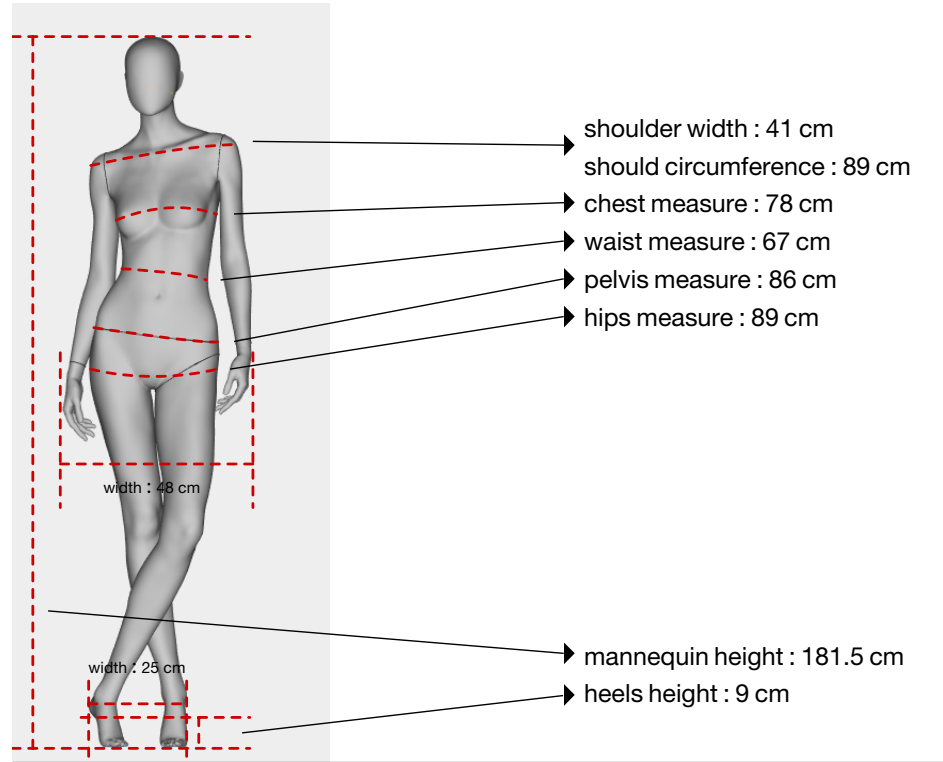

'EzySwitch'
Magnetic headchanging system

magnetic curved neck

RF17 high heel
open toes

RF18 flat feet
open toes

For removable head options, check overview coll 160

Mensurations cm

Confection / Clothing : S / 36 EUR
Shoes : 37 EUR

Size 2-4 US

Foot & calf fitting included.
Buttock & back fittings optional.