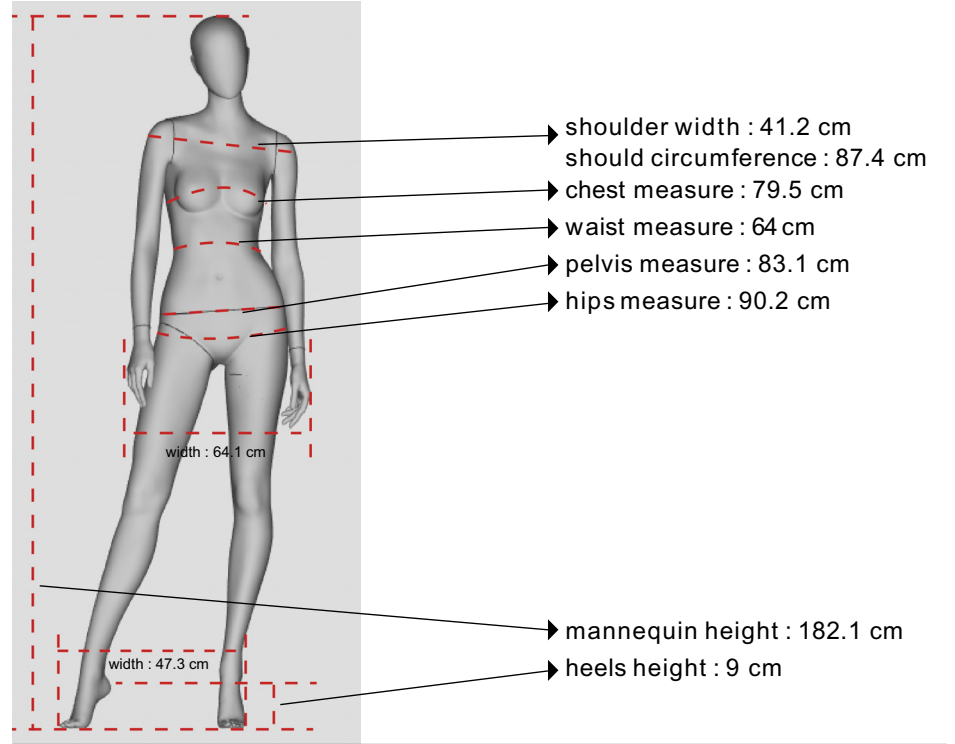

'EzySwitch'
Magnetic headchanging system

magnetic curved neck

RF17 high heel
open toes

RF18 flat feet
open toes

For removable head options, check overview coll 160

Mensurations cm

Confection / Clothing : S / 36 EUR
Shoes : 37 EUR

Size 2-4 US

Foot & calf fitting included.
Buttock & back fittings optional.