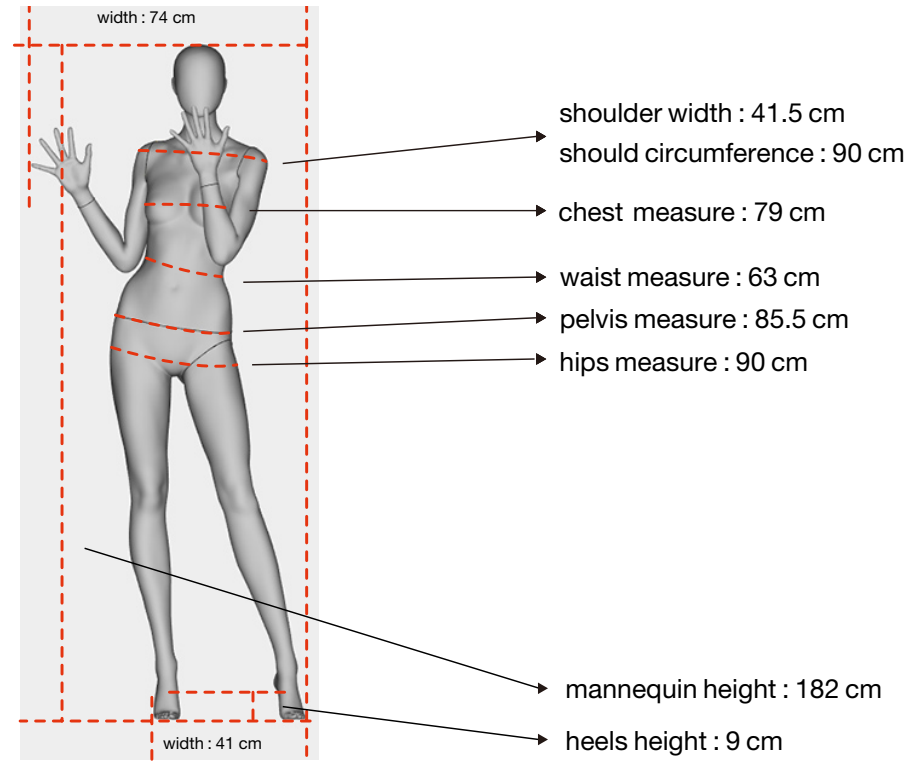

'EzySwitch'
Magnetic headchanging system

magnetic curved neck

RF17 high heel
open toes

RF18 flat feet
open toes

For removable head options, check overview coll 160

Mensurations cm

Confection / Clothing : S / 36 EUR Size 2-4 US
Shoes : 37 EUR

Foot & calf fitting included.
Buttock & back fittings optional.
Left leg with spring fitting for easy dressing.