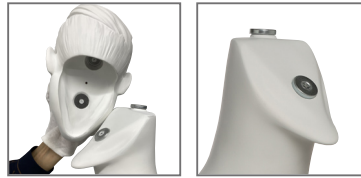

'EzySwitch'
Magnetic headchanging system

magnetic curved neck

RF17 high heel
open toes

RF18 flat feet
open toes

For removable head options, check overview coll 160

Mensurations cm

Confection / Clothing : S / 36 EUR Size 2-4 US
Shoes : 37 EUR

Foot & calf fitting included.
Buttock & back fittings optional.
Left leg with spring fitting for easy dressing.