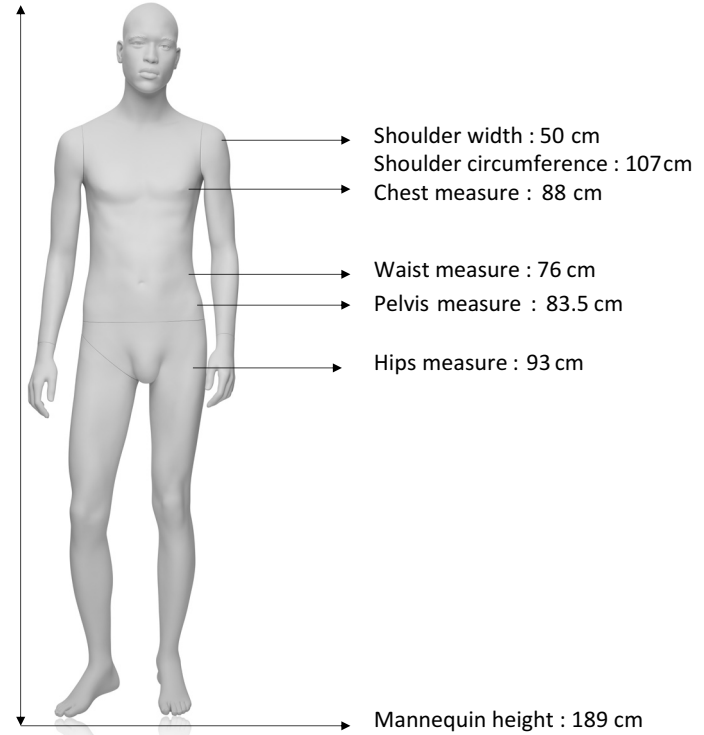

**'EzySwitch'**  
Magnetic headchanging system

magnetic curved neck

56.5 cm

Mensurations cm

Shoulder width : 50 cm  
Shoulder circumference : 107cm  
Chest measure : 88 cm

Waist measure : 76 cm  
Pelvis measure : 83.5 cm

Hips measure : 93 cm

Mannequin height : 189 cm

Confection / Clothing

M / 48-50 EUR  
shoes 43

Foot & calf fitting included.  
Back fittings optional.  
Open toes.  
Right leg with spring fitting for easy dressing.