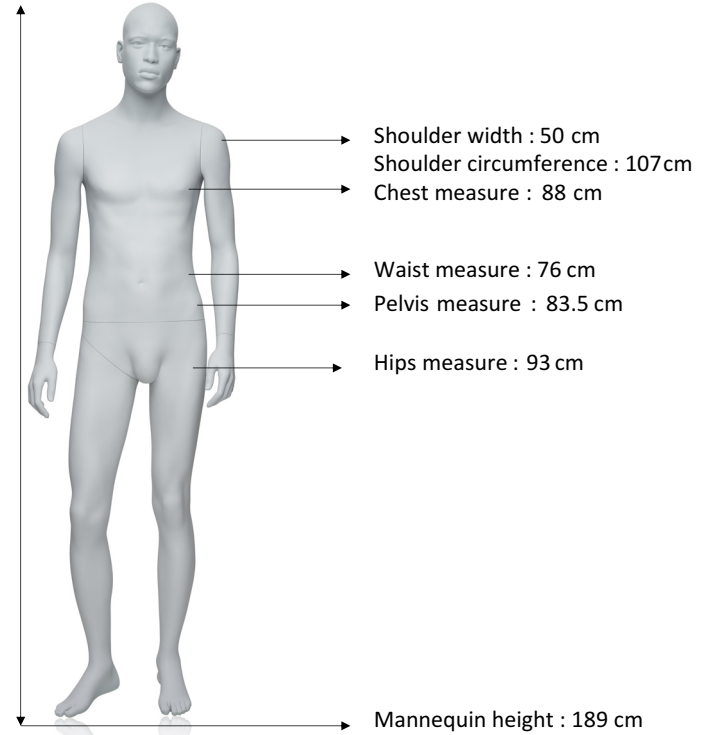

**'EzySwitch'**  
Magnetic headchanging system

magnetic curved neck

56.5 cm

Mensurations cm

Shoulder width : 50 cm  
Shoulder circumference : 107cm  
Chest measure : 88 cm

Waist measure : 76 cm  
Pelvis measure : 83.5 cm

Hips measure : 93 cm

Mannequin height : 189 cm

Confection / Clothing

M / 48-50 EUR  
shoes 43

Foot & calf fitting included.  
Back fittings optional.  
Open toes.  
Right leg with spring fitting for easy dressing.