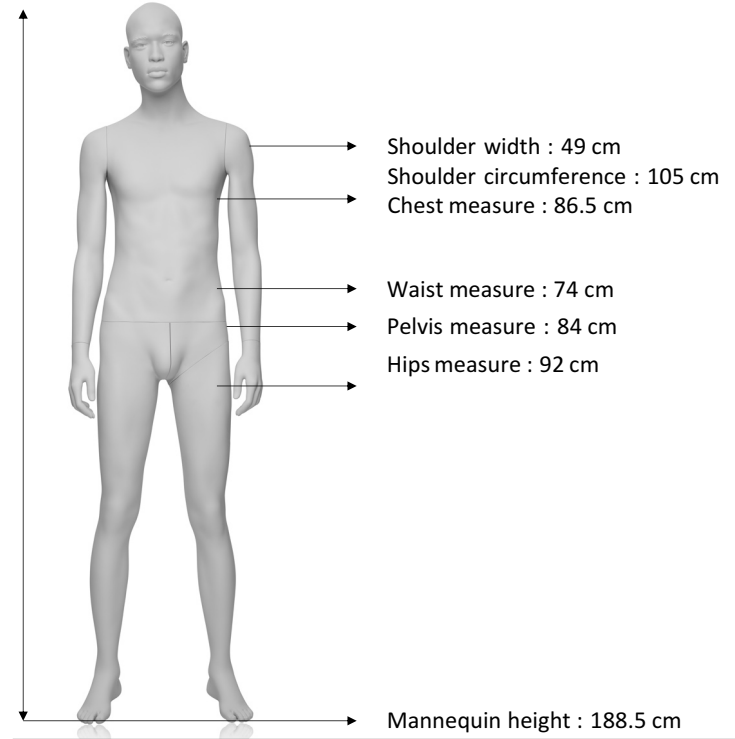

**'EzySwitch'**  
 Magnetic headchanging system

magnetic curved neck

**'Ezydress'**  
 Articulations  
 special leg fitting  
 for easy dressing

29 cm

49.5 cm

Mensurations cm

Shoulder width : 49 cm  
 Shoulder circumference : 105 cm  
 Chest measure : 86.5 cm

Waist measure : 74 cm  
 Pelvis measure : 84 cm  
 Hips measure : 92 cm

Mannequin height : 188.5 cm

Confection / Clothing

M / 48-50 EUR  
 shoes 43

Foot & calf fitting included.  
 Back fittings optional.  
 Open toes.