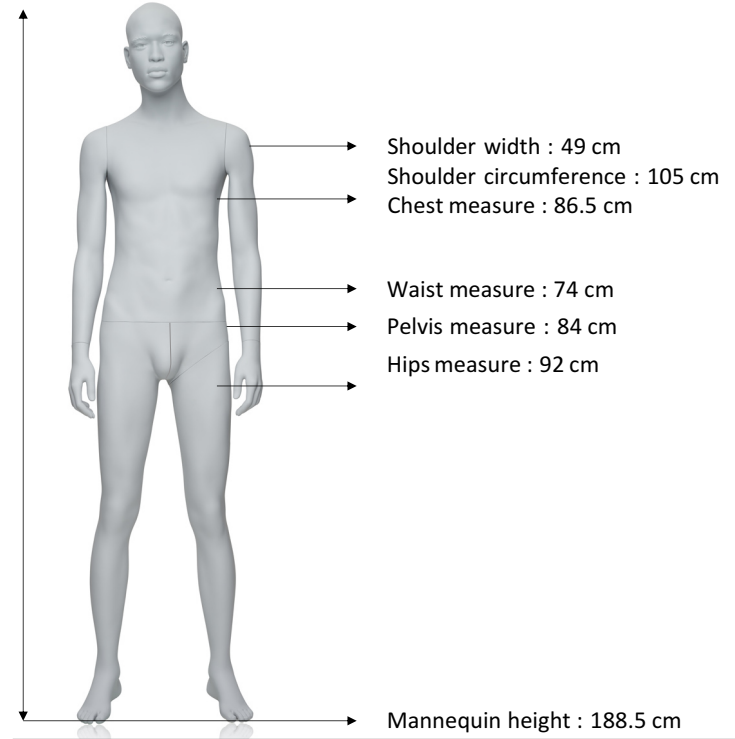

'EzySwitch'
 Magnetic headchanging system

magnetic curved neck

'Ezydress'
 Articulations
 special leg fitting
 for easy dressing

29 cm

49.5 cm

Mensurations cm

Shoulder width : 49 cm
 Shoulder circumference : 105 cm
 Chest measure : 86.5 cm

Waist measure : 74 cm
 Pelvis measure : 84 cm
 Hips measure : 92 cm

Mannequin height : 188.5 cm

Confection / Clothing

M / 48-50 EUR
 shoes 43

Foot & calf fitting included.
 Back fittings optional.
 Open toes.