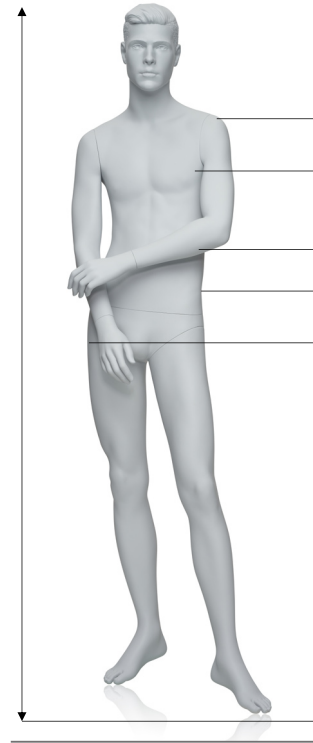

'EzySwitch'
Magnetic headchanging system

magnetic curved neck

59 cm

68 cm

Mensurations cm

- Shoulder width : 51 cm
- Shoulder circumference : 107 cm
- Chest measure : 86.5 cm
- Waist measure. : 74 cm
- Pelvis measure : 83.5 cm
- Hips measure : 94 cm

Mannequin height :188.5 cm

Confection / Clothing

M / 48-50 EUR
shoes 43

Foot & calf fitting included.
Back fittings optional.
Open toes.
Left leg with spring fitting for easy dressing.