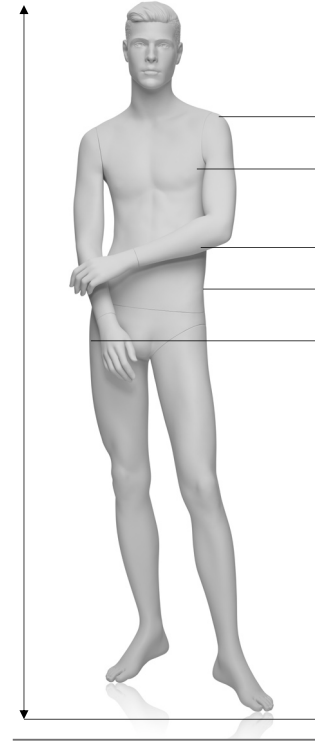

**'EzySwitch'**  
Magnetic headchanging system

magnetic curved neck

59 cm

68 cm

Mensurations cm

- Shoulder width : 51 cm
- Shoulder circumference : 107 cm
- Chest measure : 86.5 cm
- Waist measure. : 74 cm
- Pelvis measure : 83.5 cm
- Hips measure : 94 cm

Mannequin height :188.5 cm

Confection / Clothing

M / 48-50 EUR  
shoes 43

Foot & calf fitting included.  
Back fittings optional.  
Open toes.  
Left leg with spring fitting for easy dressing.