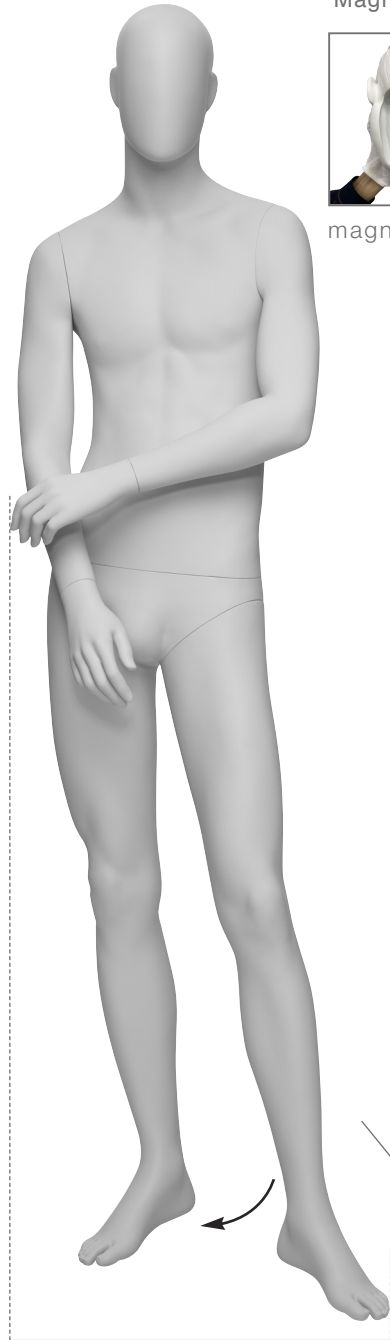

**'EzySwitch'**  
Magnetic headchanging system

magnetic curved neck

59 cm

68 cm

Mensurations cm

- Shoulder width : 51 cm
- Shoulder circumference : 107 cm
- Chest measure : 86.5 cm
- Waist measure. : 74 cm
- Pelvis measure : 83.5 cm
- Hips measure : 94 cm

Mannequin height :188.5 cm

Confection / Clothing

M / 48-50 EUR  
shoes 43

Foot & calf fitting included.  
Back fittings optional.  
Open toes.  
Left leg with spring fitting for easy dressing.