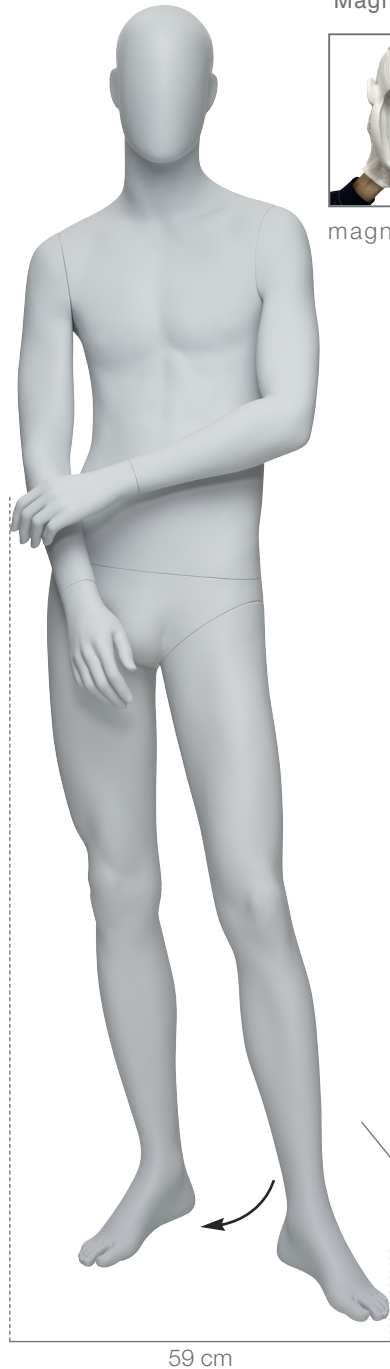

'EzySwitch'
Magnetic headchanging system

magnetic curved neck

59 cm

68 cm

Mensurations cm

- Shoulder width : 51 cm
- Shoulder circumference : 107 cm
- Chest measure : 86.5 cm
- Waist measure. : 74 cm
- Pelvis measure : 83.5 cm
- Hips measure : 94 cm

Mannequin height :188.5 cm

Confection / Clothing

M / 48-50 EUR
shoes 43

Foot & calf fitting included.
Back fittings optional.
Open toes.
Left leg with spring fitting for easy dressing.