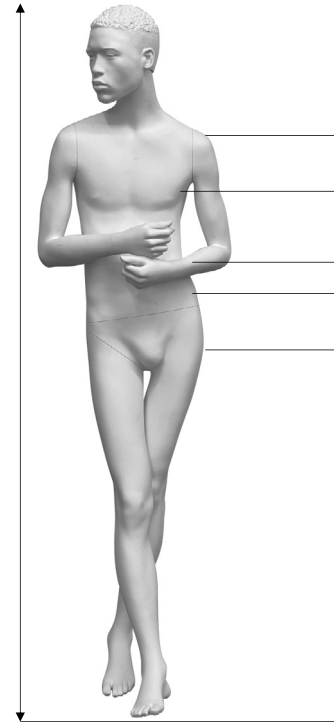

'EzySwitch'
Magnetic headchanging system

magnetic curved neck

55 cm
54 cm

COLLECTION 163 CITIZENS

Product Reference Sheet

Mensurations cm

- Shoulder width : 50 cm
- Shoulder circumference : 107 cm
- Chest measure : 87 cm
- Waist measure : 73.5 cm
- Pelvis measure : 85 cm
- Hips measure : 92 cm

Mannequin height : 187 cm

Confection / Clothing
M / 48-50 EUR
shoes 43

Foot & calf fitting included.
Back fittings optional.
Open toes.