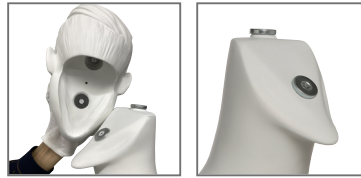

'EzySwitch'
Magnetic headchanging system

magnetic curved neck

55 cm

43 cm

Mensurations cm

Shoulder width : 50 cm
Shoulder circumference : 107 cm
Chest measure : 86 cm

Waist measure : 75 cm
Pelvis measure : 81.5 cm

Hips measure : 92 cm

Mannequin height : 188 cm

Confection / Clothing

M / 48-50 EUR
shoes 43

Foot & calf fitting included.
Back fittings optional.
Open toes.
Right leg with spring fitting for easy dressing.