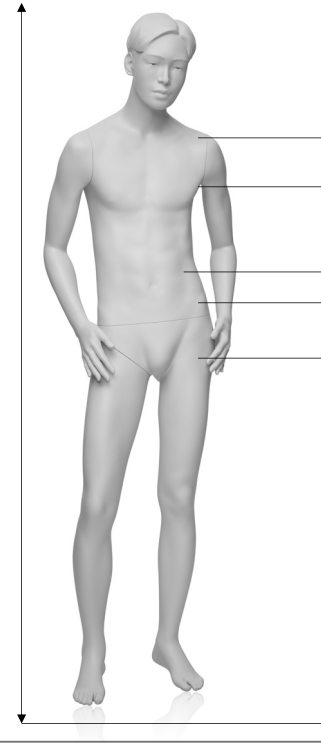

'EzySwitch'
Magnetic headchanging system

magnetic curved neck

55 cm

43 cm

Mensurations cm

Shoulder width : 50 cm
Shoulder circumference : 107 cm
Chest measure : 86 cm

Waist measure : 75 cm
Pelvis measure : 81.5 cm

Hips measure : 92 cm

Mannequin height : 188 cm

Confection / Clothing

M / 48-50 EUR
shoes 43

Foot & calf fitting included.
Back fittings optional.
Open toes.
Right leg with spring fitting for easy dressing.