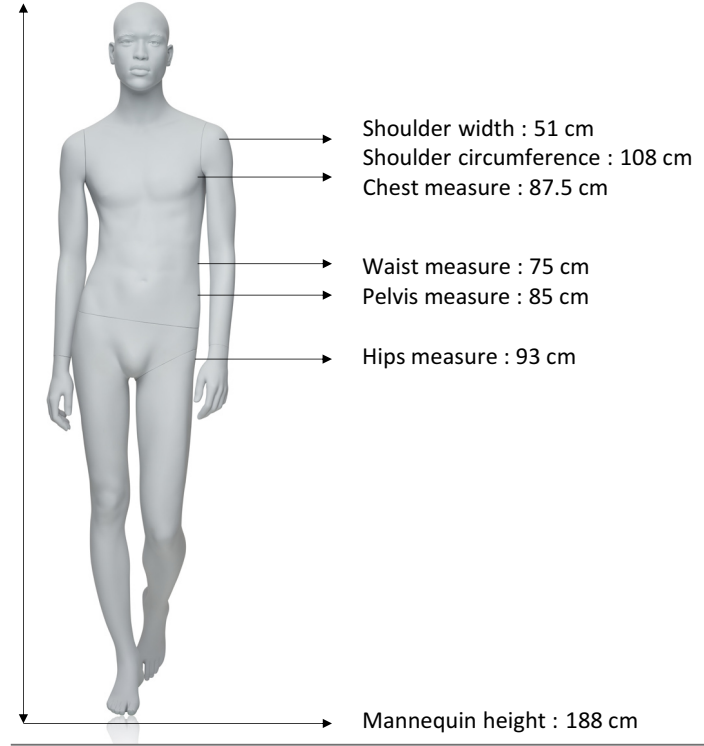

'EzySwitch'
 Magnetic headchanging system

magnetic curved neck

48 cm

51 cm

COLLECTION 163 CITIZENS

Product Reference Sheet

Mensurations cm

Shoulder width : 51 cm
 Shoulder circumference : 108 cm
 Chest measure : 87.5 cm

Waist measure : 75 cm
 Pelvis measure : 85 cm

Hips measure : 93 cm

Mannequin height : 188 cm

Confection / Clothing
 M / 48-50 EUR
 shoes 43

Foot & calf fitting included.
 Back fittings optional.
 Open toes.