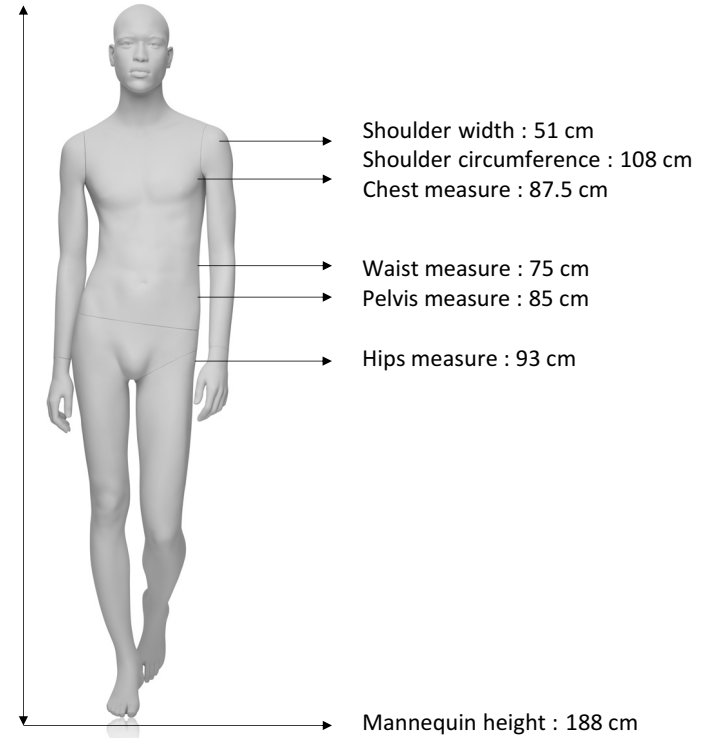

'EzySwitch'
Magnetic headchanging system

magnetic curved neck

48 cm

51 cm

Mensurations cm

Shoulder width : 51 cm
Shoulder circumference : 108 cm
Chest measure : 87.5 cm

Waist measure : 75 cm
Pelvis measure : 85 cm

Hips measure : 93 cm

Mannequin height : 188 cm

Confection / Clothing

M / 48-50 EUR

shoes 43

Foot & calf fitting included.
Back fittings optional.
Open toes.