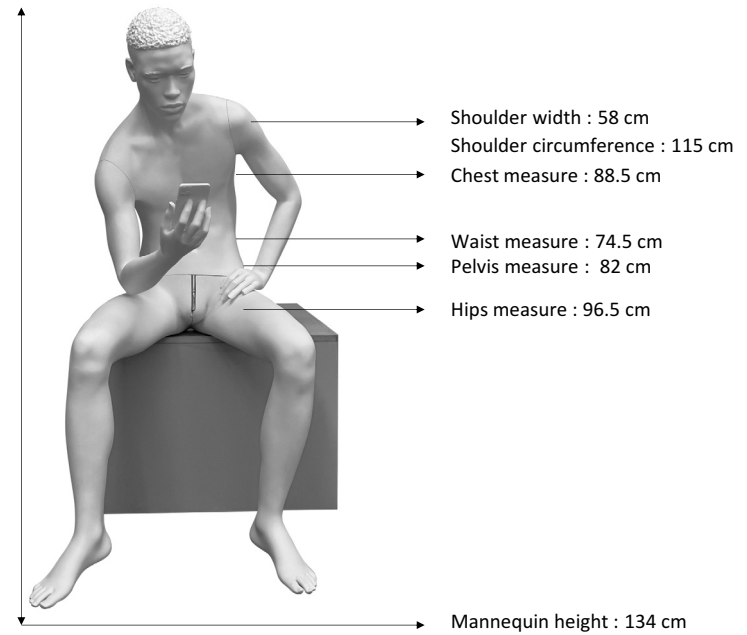

**'EzySwitch'**  
 Magnetic headchanging system

magnetic curved neck

**'Ezydress'**  
 Articulations  
 special leg fitting

Mensurations mm

Confection / Clothing  
 M / 48-50 EUR  
 shoes 43

Foot & calf fitting included.  
 Open toes.