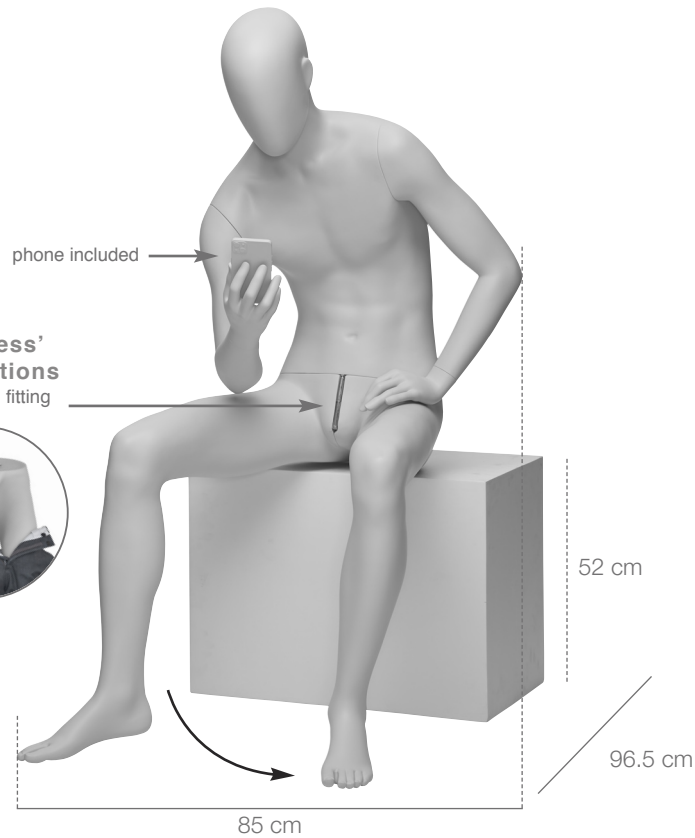

**'EzySwitch'**  
 Magnetic headchanging system

magnetic curved neck

**'Ezydress'**  
 Articulations  
 special leg fitting

Mensurations mm

Confection / Clothing  
 M / 48-50 EUR  
 shoes 43

Foot & calf fitting included.  
 Open toes.