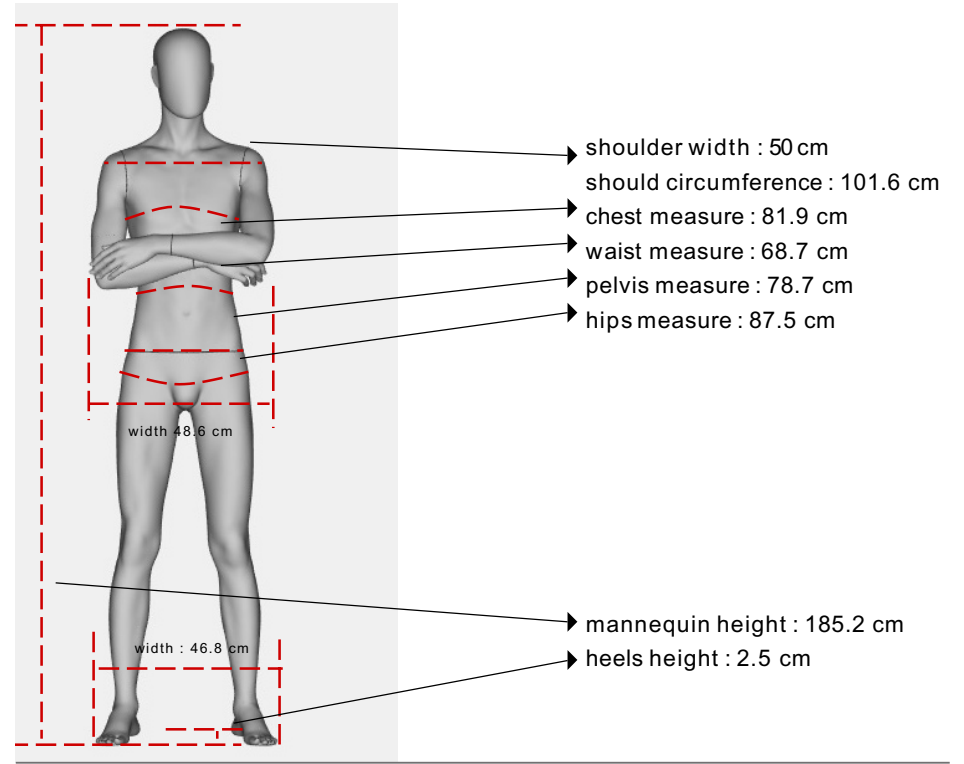

**'EzySwitch'**  
 Magnetic headchanging system

magnetic curved neck

Mensurations cm

Confection / Clothing  
 M / 48-50 EUR  
 shoes 43

Foot & calf fitting included.  
 Open toes.