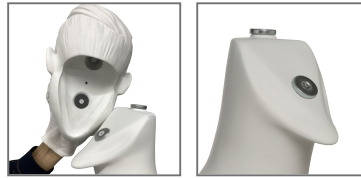

**'EzySwitch'**  
Magnetic headchanging system

magnetic curved neck

**'Ezydress'**  
Articulations  
special leg fitting  
for easy dressing

Mensurations mm

Confection / Clothing  
 M / 48-50 EUR  
 shoes 43

Foot & calf fitting included.  
 Back fittings optional.  
 Open toes.