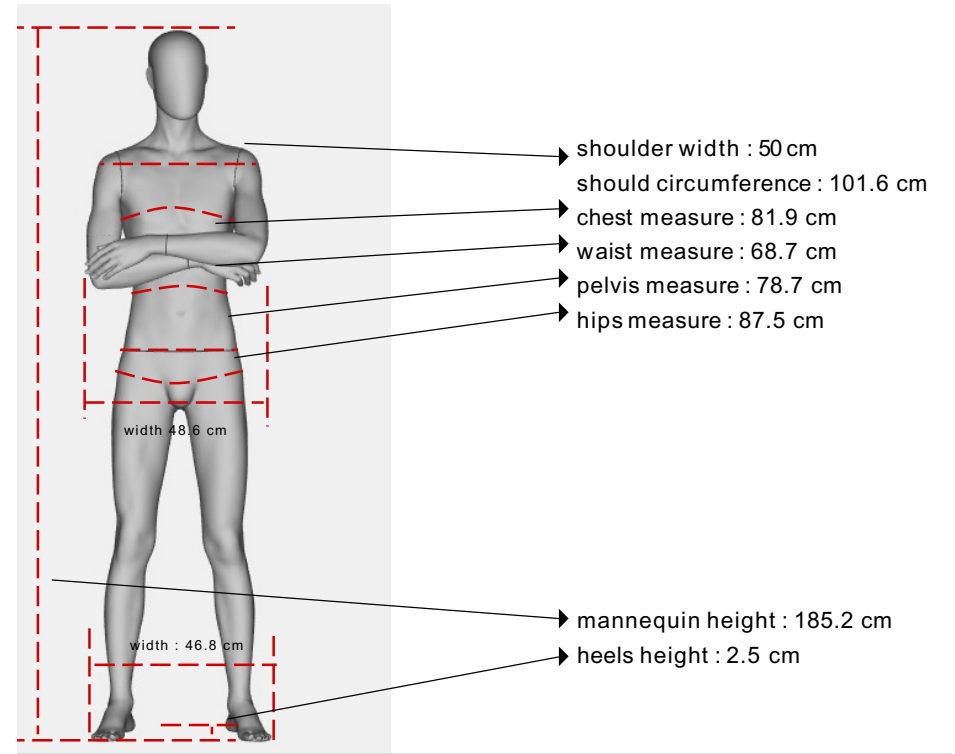

**'EzySwitch'**  
Magnetic headchanging system

magnetic curved neck

**'Ezydress'**  
Articulations  
special leg fitting  
for easy dressing

Mensurations mm

Confection / Clothing  
 M / 48-50 EUR  
 shoes 43

Foot & calf fitting included.  
 Back fittings optional.  
 Open toes.