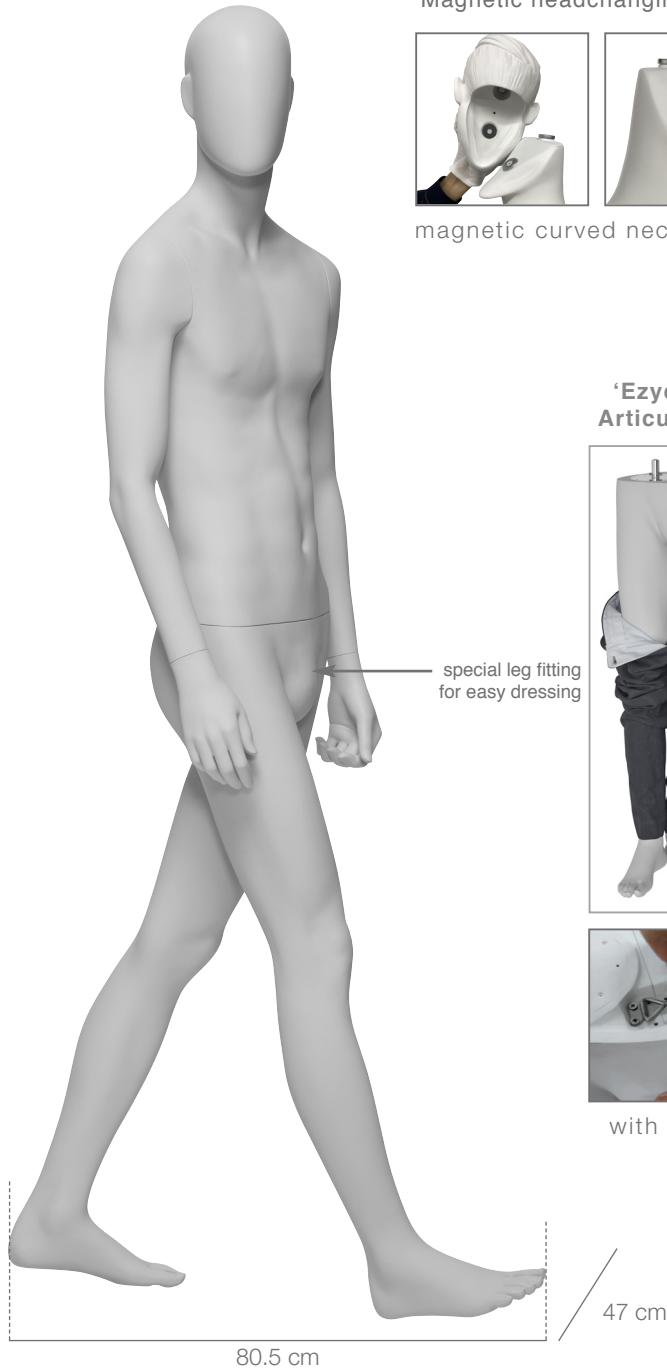

'EzySwitch'
Magnetic headchanging system

magnetic curved neck

'Ezydress'
Articulations

special leg fitting
for easy dressing

with locker

80.5 cm

47 cm

Mensurations cm

Shoulder width : 50 cm
Shoulder circumference : 107 cm
Chest measure : 89 cm

Waist measure : 76 cm
Pelvis measure : 85 cm
Hips measure : 94 cm

Mannequin height : 185 cm

Confection / Clothing

M / 48-50 EUR
shoes 43

Foot & calf fitting included.
Back fittings optional.
Open toes.