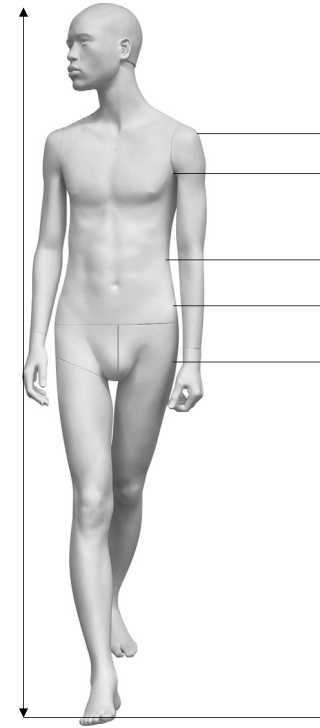

'EzySwitch'
Magnetic headchanging system

magnetic curved neck

'Ezydress'
Articulations

special leg fitting
for easy dressing

with locker

80.5 cm

47 cm

Mensurations cm

Shoulder width : 50 cm
Shoulder circumference : 107 cm
Chest measure : 89 cm

Waist measure : 76 cm
Pelvis measure : 85 cm
Hips measure : 94 cm

Mannequin height : 185 cm

Confection / Clothing

M / 48-50 EUR
shoes 43