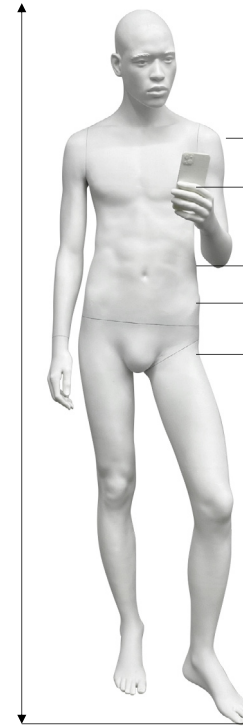

'EzySwitch'
Magnetic headchanging system

magnetic curved neck

phone included →

58 cm

50 cm

Mensurations cm

Shoulder width : 51 cm
Shoulder circumference : 107 cm
Chest measure : 86 cm

Waist measure : 75 cm
Pelvis measure : 88 cm

Hips measure : 93 cm

Mannequin height : 185 cm

Confection / Clothing

M / 48-50 EUR

shoes 43

Foot & calf fitting included.
Back fittings optional.
Open toes.