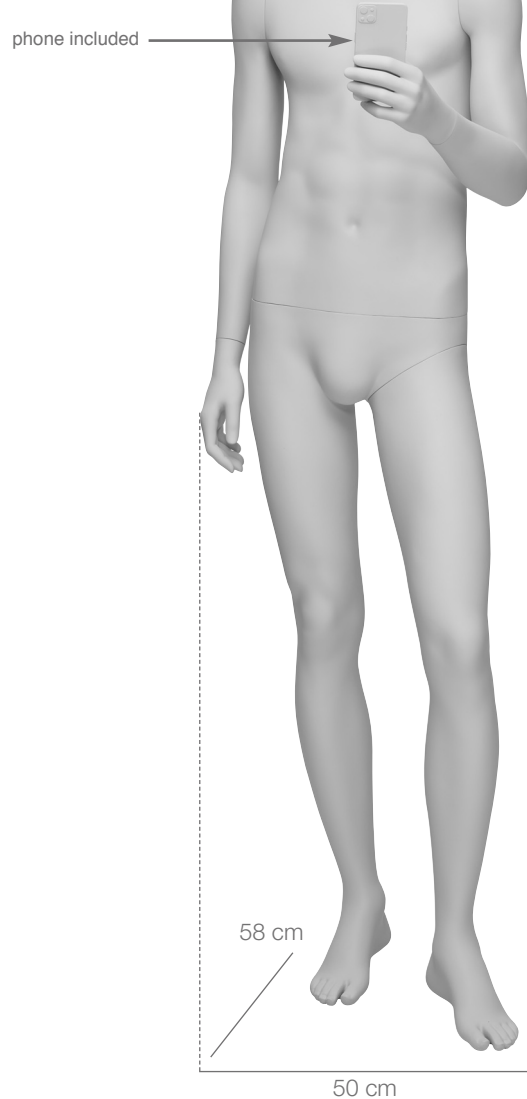

**'EzySwitch'**  
Magnetic headchanging system

magnetic curved neck

Mensurations cm

Confection / Clothing  
M / 48-50 EUR  
shoes 43

Foot & calf fitting included.  
Back fittings optional.  
Open toes.