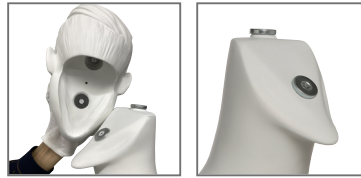

**'EzySwitch'**  
Magnetic headchanging system

magnetic curved neck

Mensurations cm

Confection / Clothing  
M / 48-50 EUR  
shoes 43

Foot & calf fitting included.  
Back fittings optional.  
Open toes.