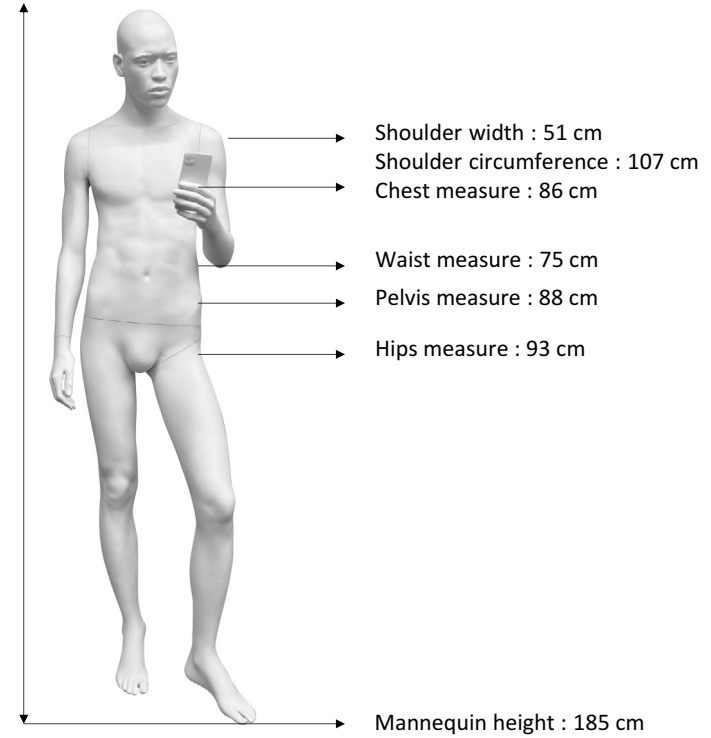

**'EzySwitch'**  
Magnetic headchanging system

magnetic curved neck

Mensurations cm

Confection / Clothing  
M / 48-50 EUR  
shoes 43

Foot & calf fitting included.  
Back fittings optional.  
Open toes.